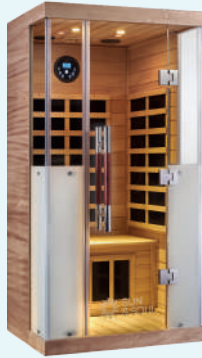

SUN100™

1 PERSON

Dimensions (exterior)
101.6 x 111.76 x 200.66 cm
195.045kg

Electrical:
1,680W / 230V / 7.30A